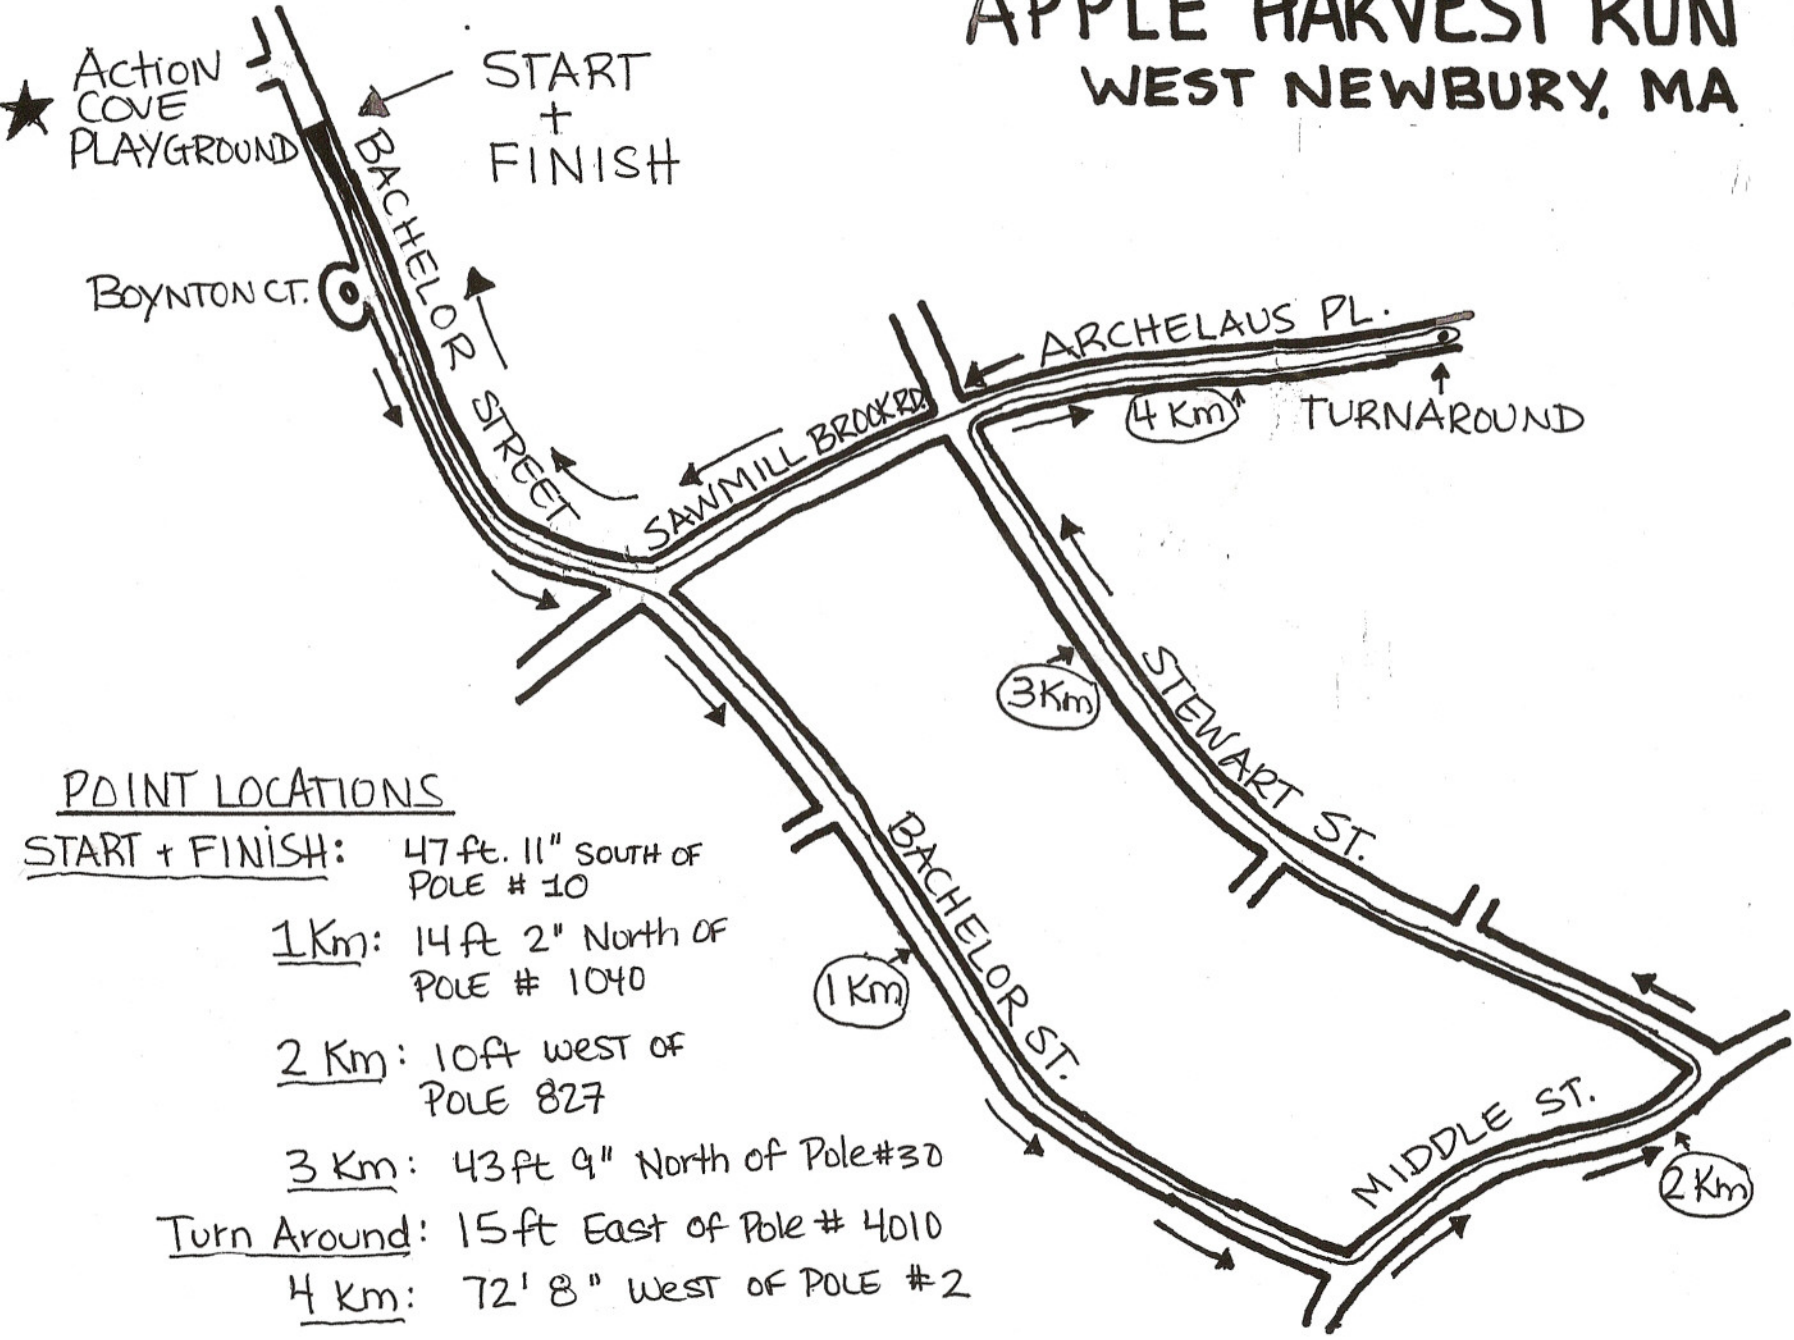

APPLE HARVEST RUN 5K WEST NEWBURY, MA

POINT LOCATIONS

- START + FINISH: 47 ft. 11" SOUTH OF POLE # 10
- 1 Km: 14 ft 2" North of POLE # 1040
- 2 Km: 10ft west of POLE 827
- 3 Km: 43 ft 9" North of Pole #30
- Turn Around: 15 ft East of Pole # 4010
- 4 Km: 72' 8" West of POLE # 2

• MAP NOT TO SCALE •

• COURSE MEASURED BY STEPHEN MOONEY, WEST NEWBURY, MA •